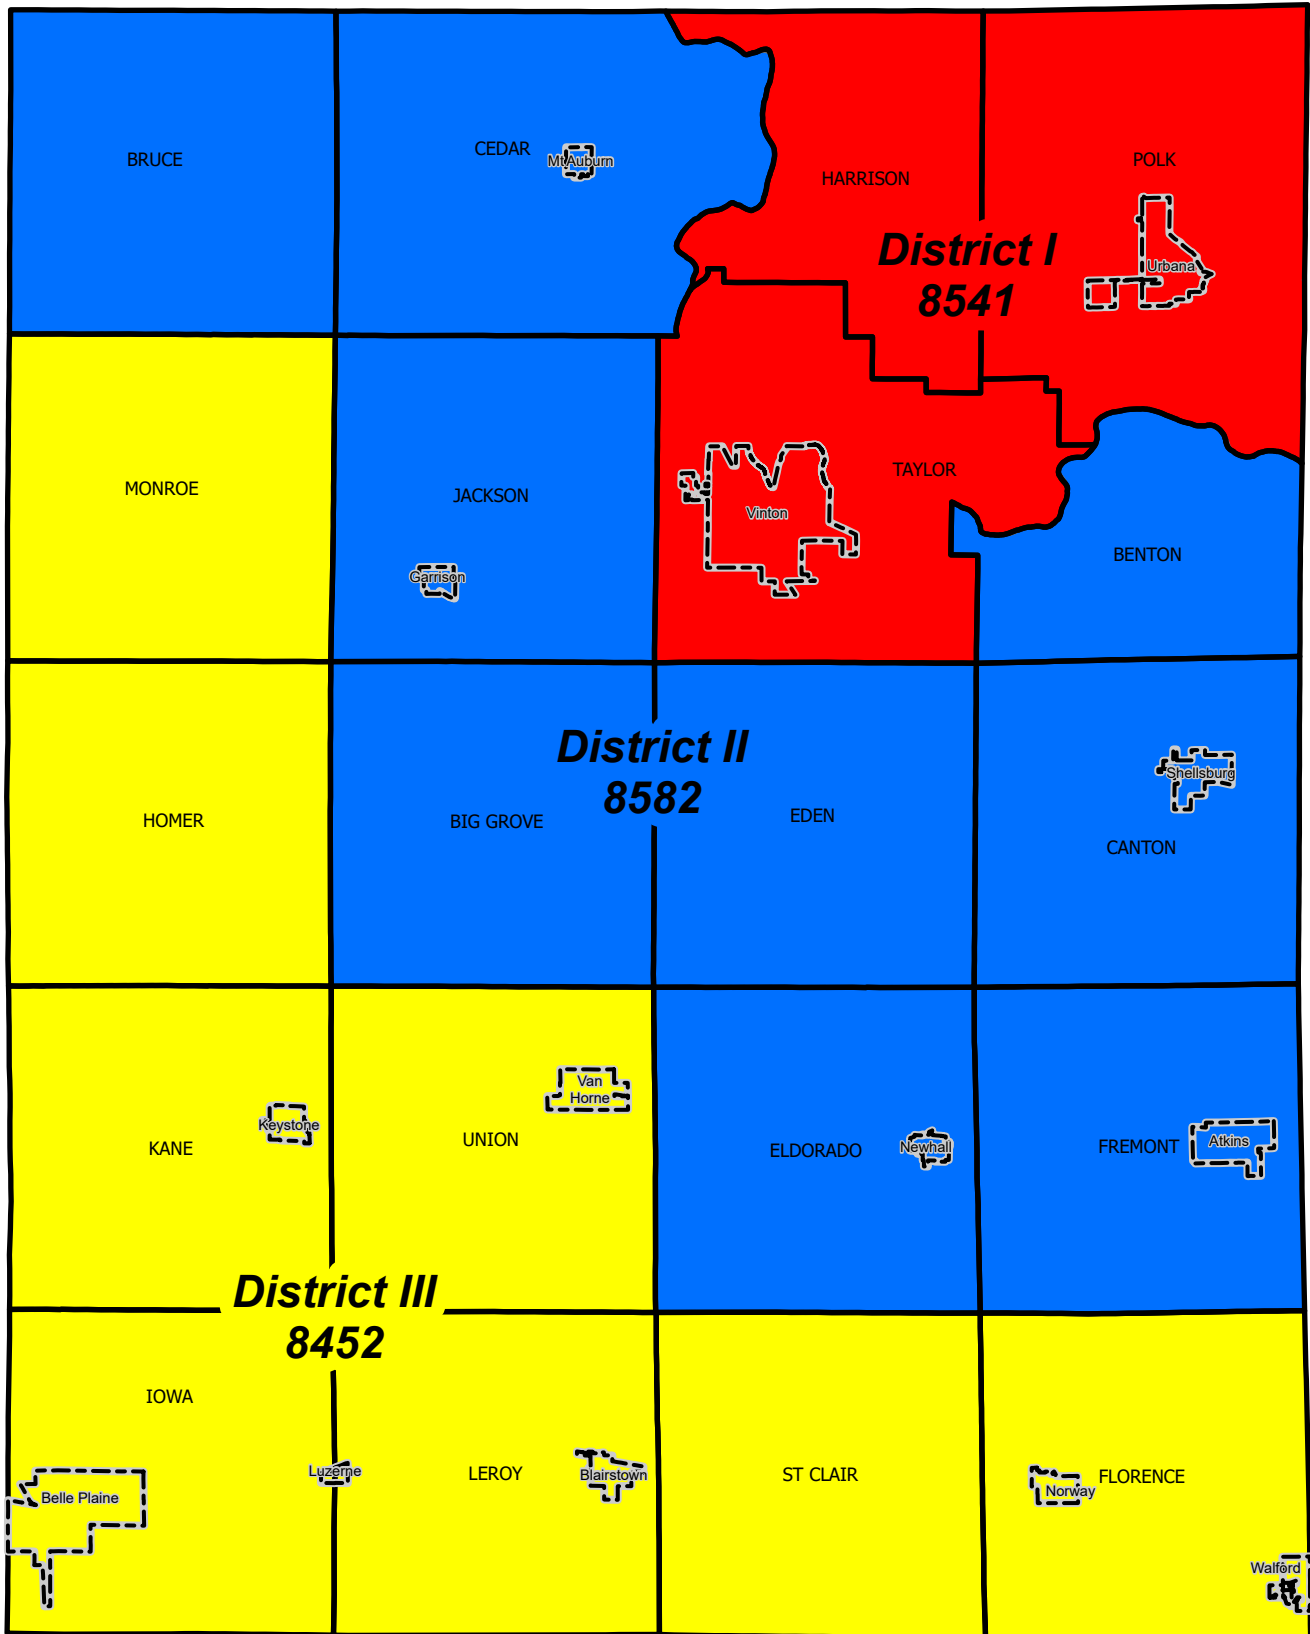

# Benton County Supervisor Districts

**District III**
 **District II**
 **District I**

-Gary Bierschenk

-Tracy Seeman

-Rick Primmer