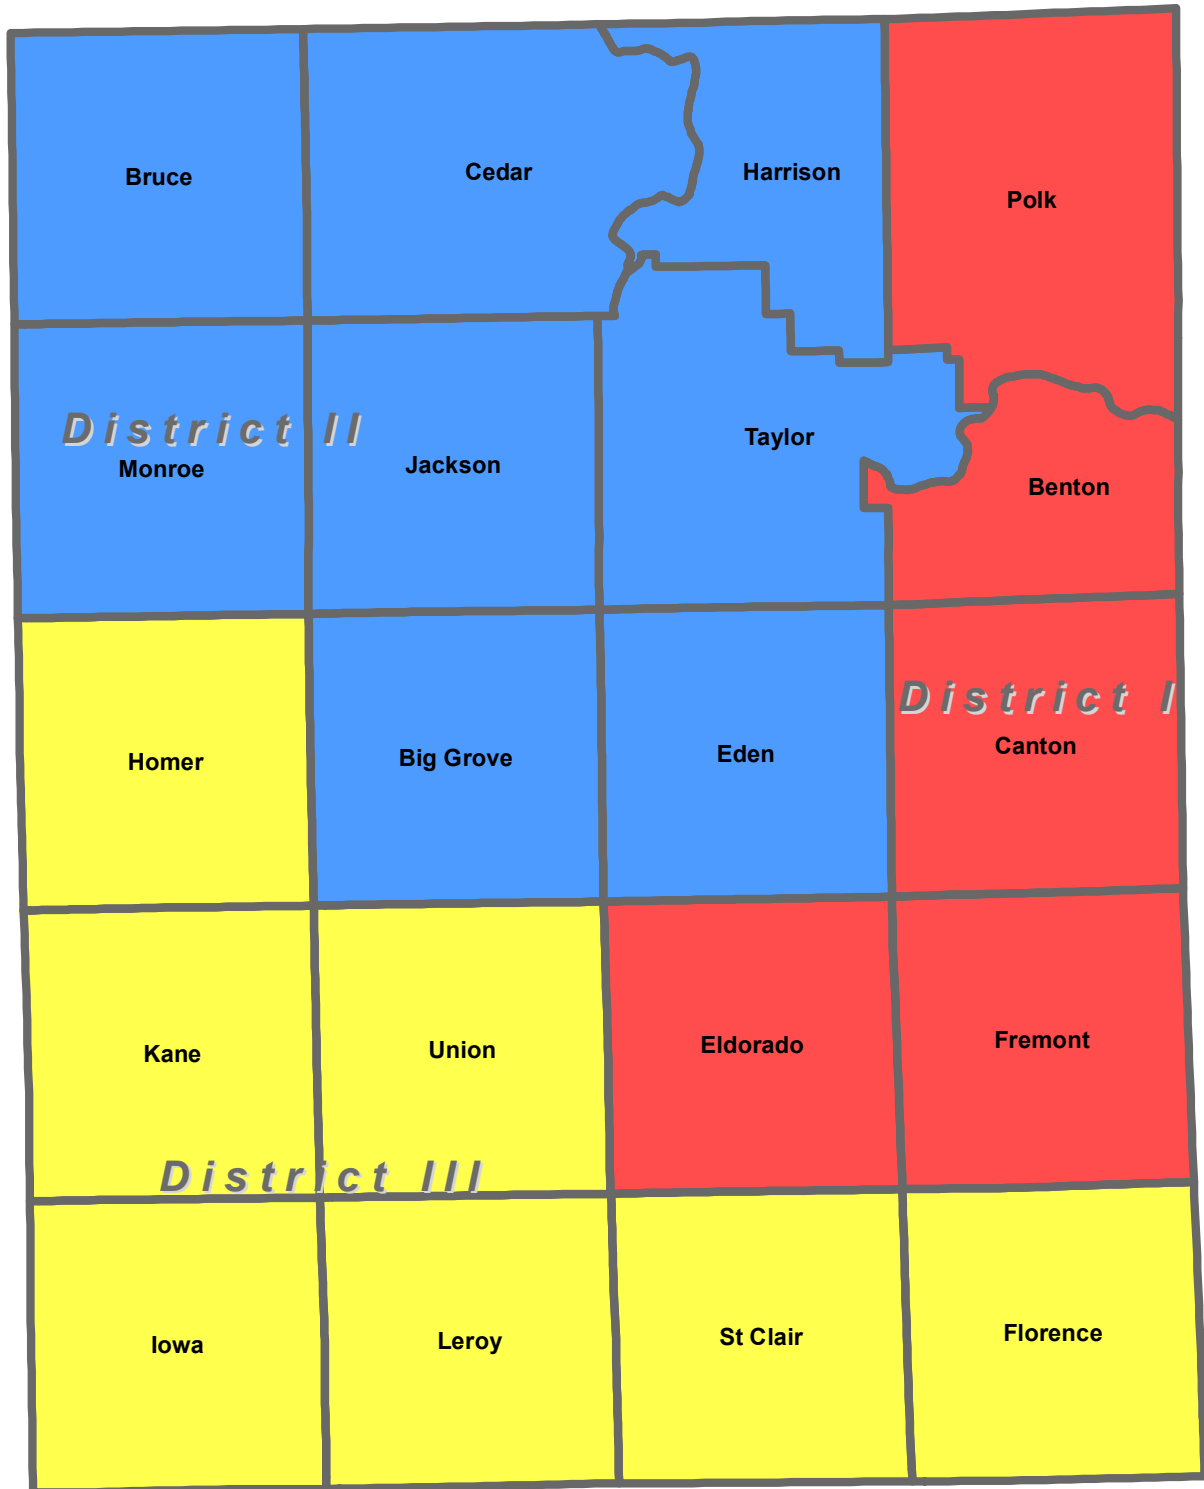

Benton County Supervisors Districts

District III **District II** **District I**
-Gary Bierschenk -Rick Primmer -Tracy Seeman

Jan 2019