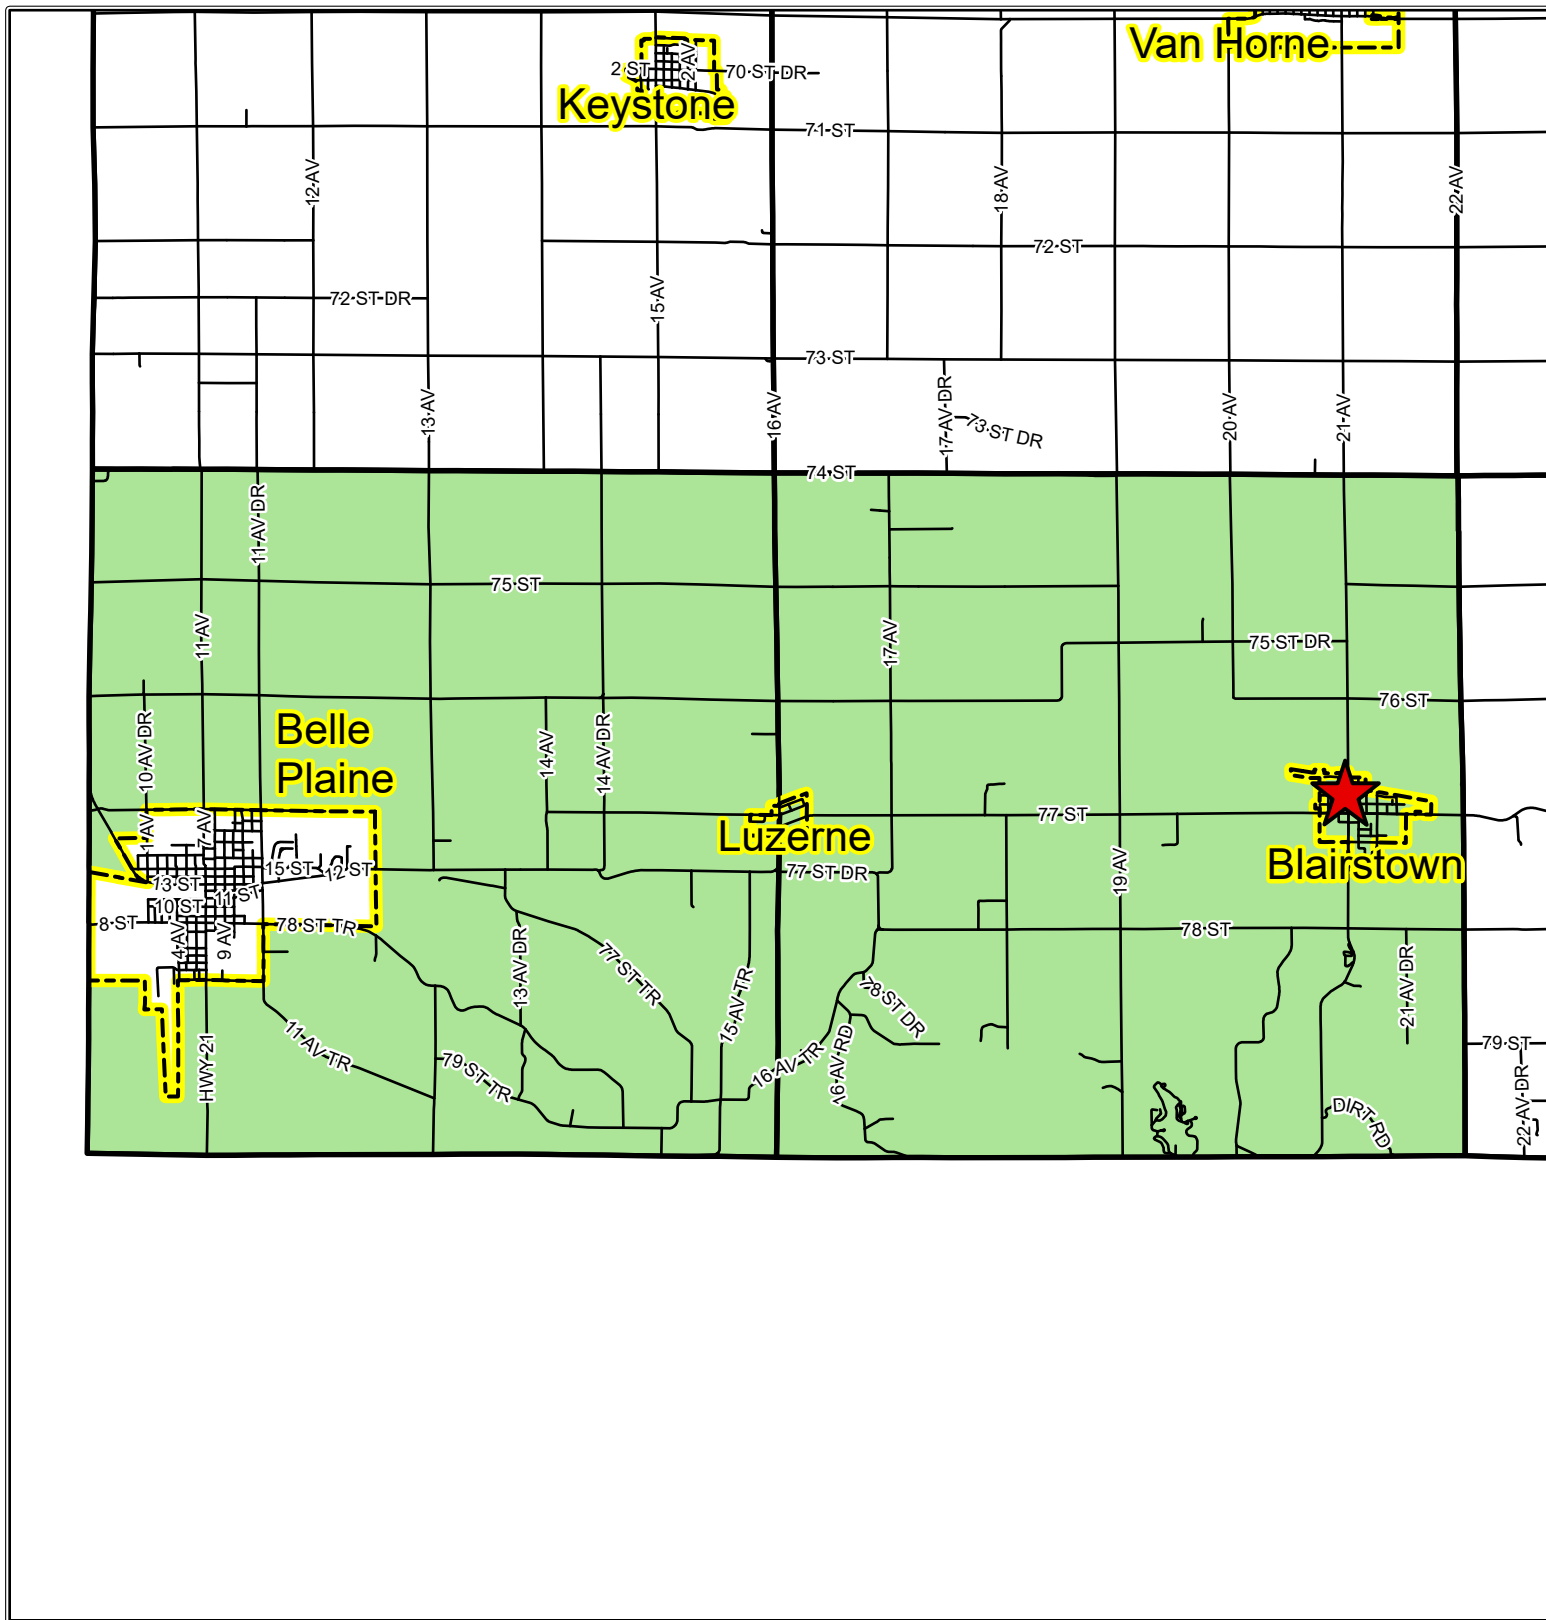

Iowa-Leroy-Luzerne-Blairstown Precinct

Voters in Iowa-Leroy-Luzerne-Blairstown Precinct vote at:

Blairstown City Hall/
Community Center
305 Locust St NW, Blairstown, IA

THIS MAP WAS COMPILED BY SCHNEIDER GEOSPATIAL, IN CONJUNCTION WITH THE BENTON COUNTY AUDITOR'S OFFICE. BENTON COUNTY DOES NOT GUARANTEE THIS MAP TO BE FREE FROM ERRORS OR INACCURACIES AND DISCLAIMS ANY RESPONSIBILITY FOR INTERPRETATIONS FROM THIS MAP OR DECISIONS BASED THEREON. ANY QUESTIONS ABOUT PRECINCTS AND THE ELECTION PROCESS SHOULD BE DIRECTED TO HAYLEY RIPPEL, BENTON COUNTY AUDITOR, AT HRIPEL@BENTONCOUNTYIA.GOV OR 319-472-2365. LAST UPDATED: 4/20/2022