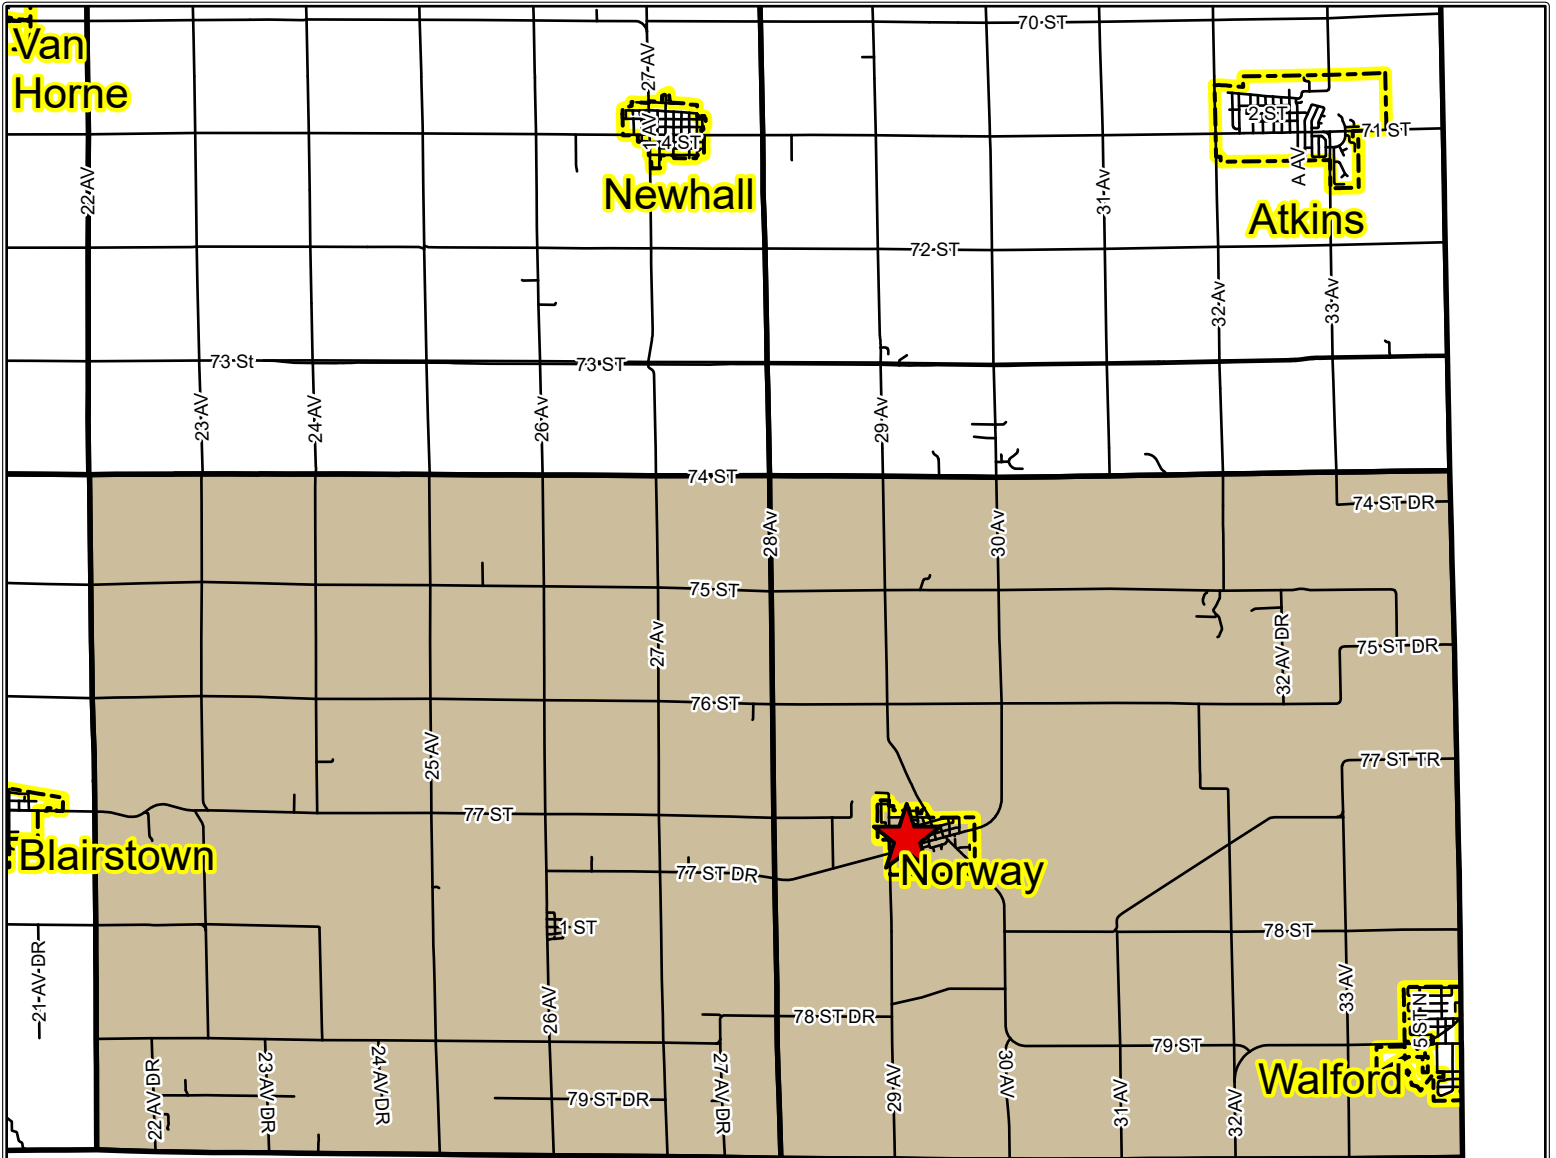

# Florence-St. Clair-Norway Precinct

Voters in Florence-St. Clair-Norway Precinct vote at:

St. Michael's Parish Center  
512 Evergreen Street  
Norway, IA