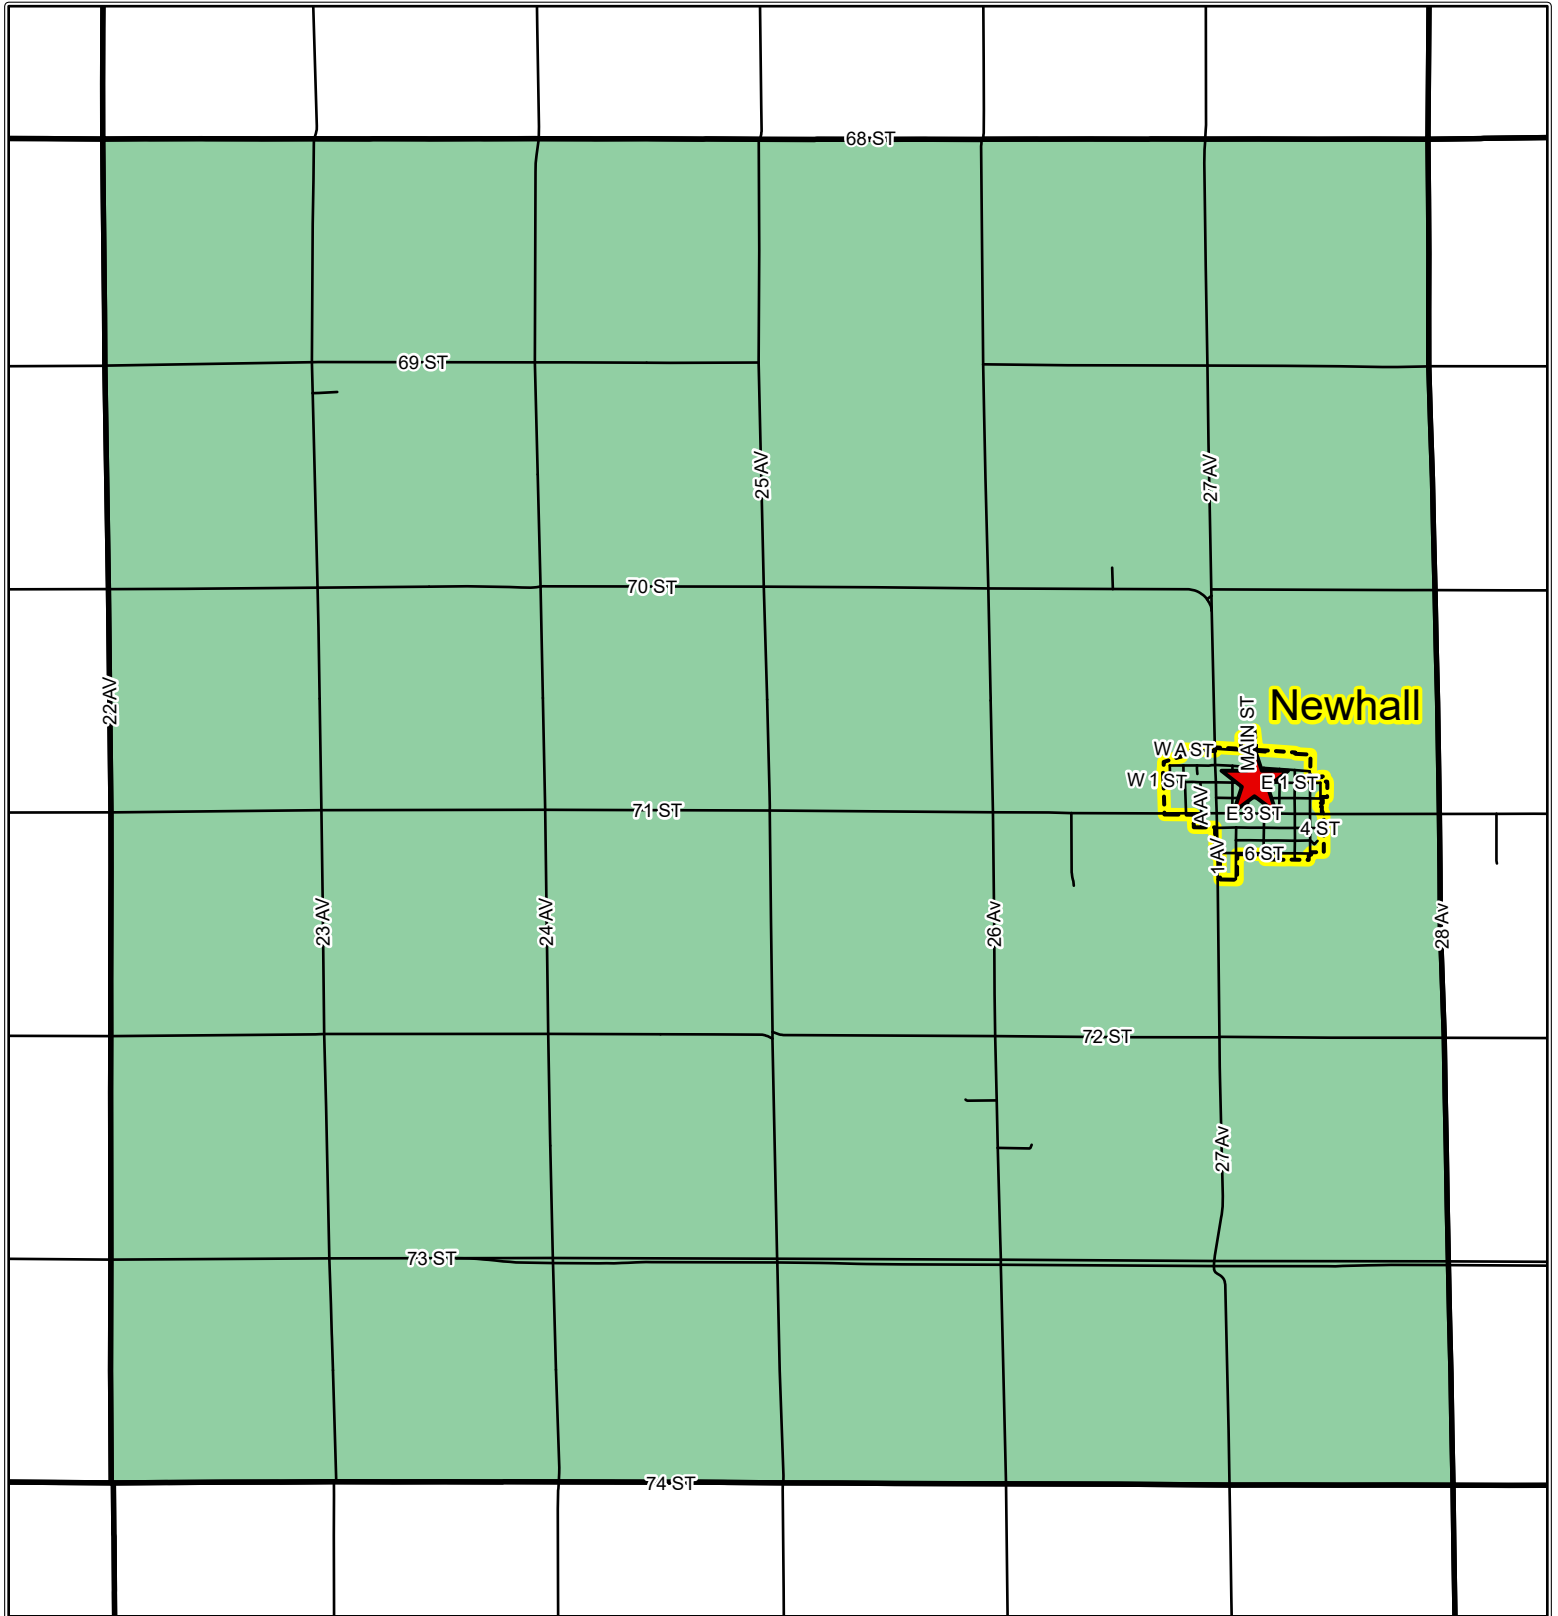

Eldorado-Newhall Precinct

Voters in Eldorado-Newhall precinct vote at:

Newhall City Hall
11 2nd Avenue
Newhall, IA