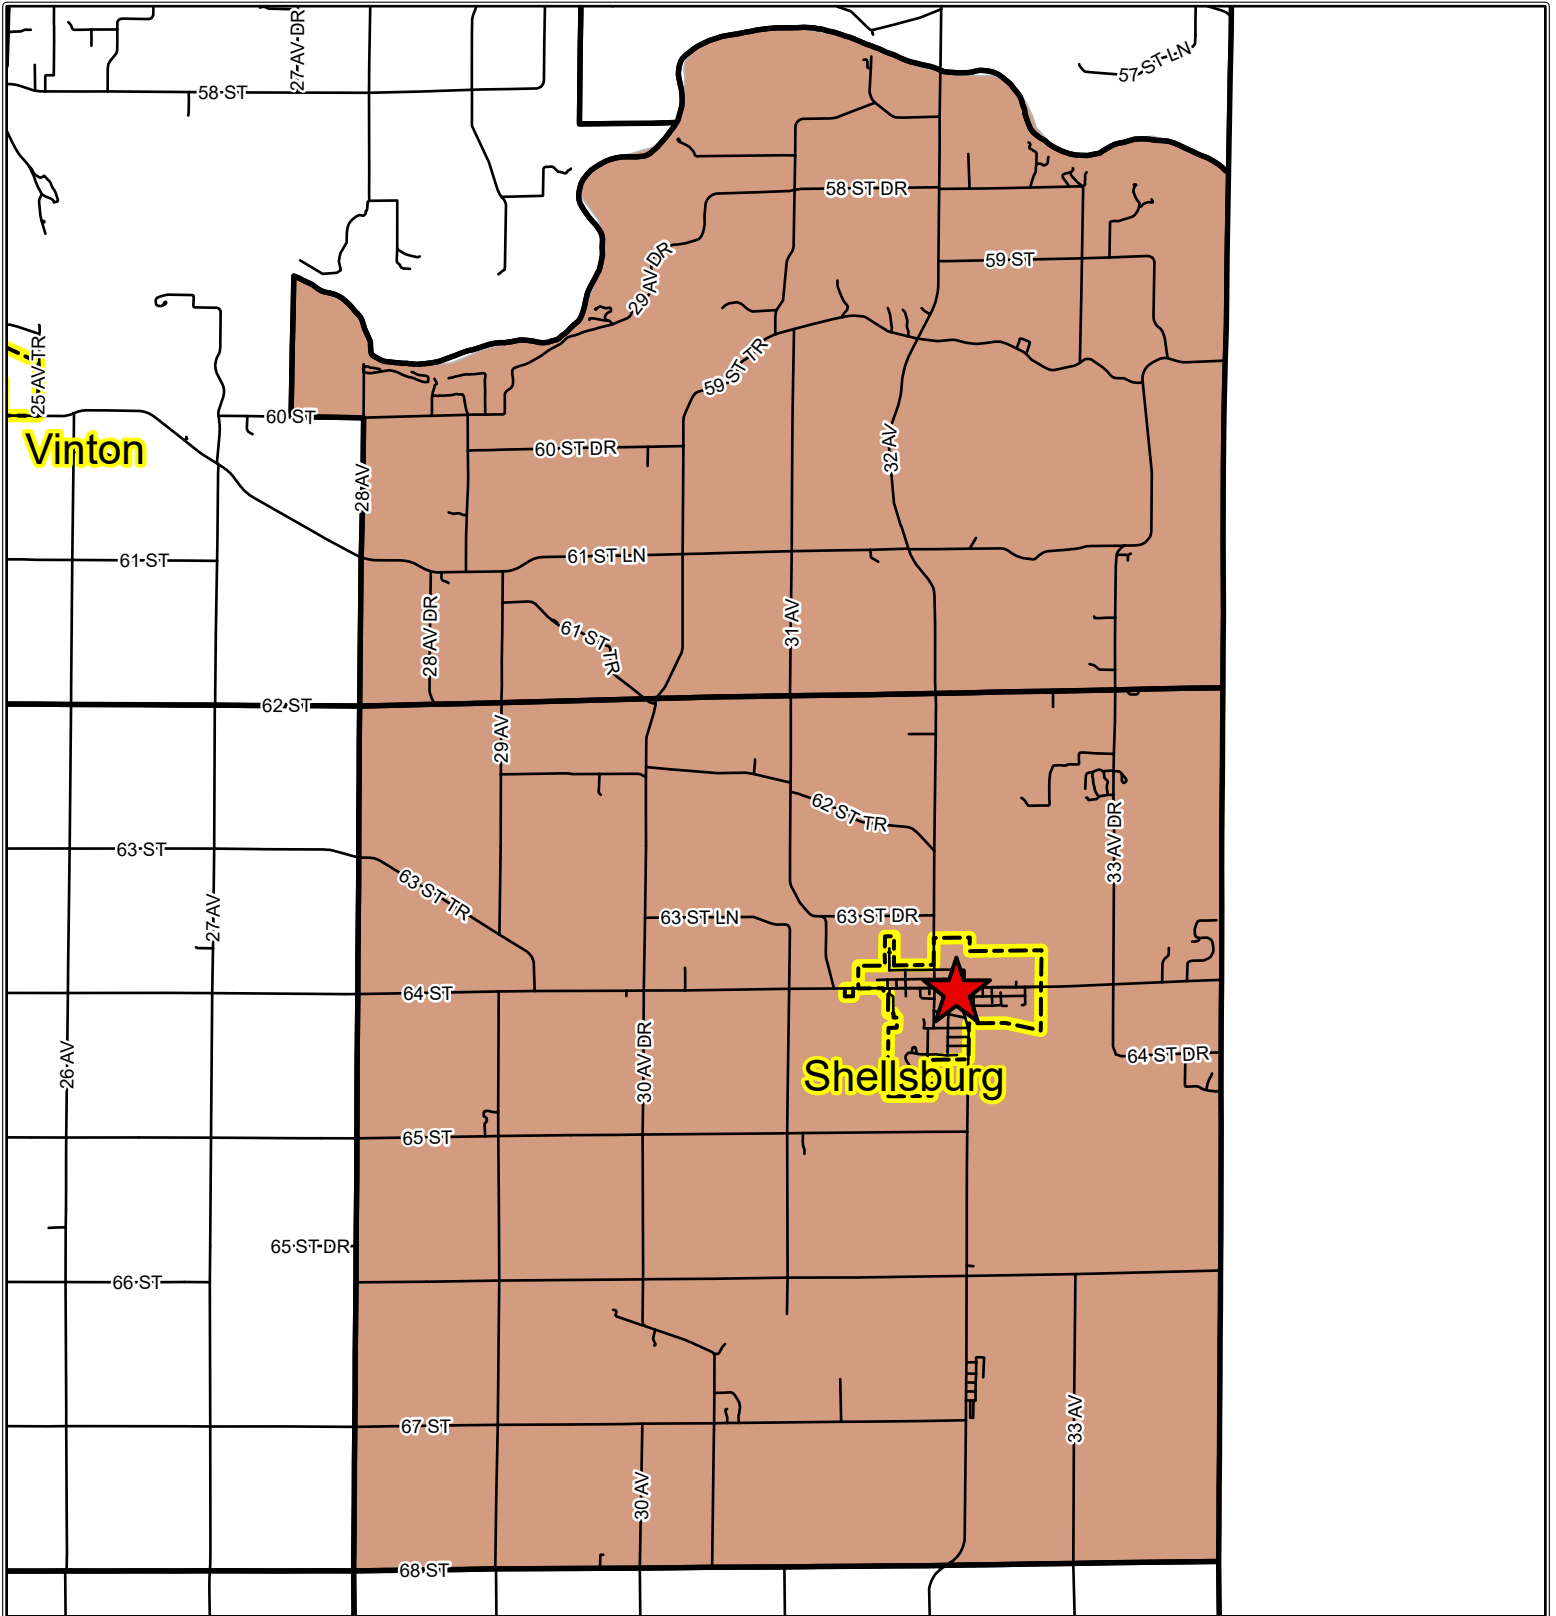

Benton-Canton-Shellsburg Precinct

Voters in Benton-Canton-Shellsburg precinct vote at:

Shellsburg Legion Hall
114 Main Street
Shellsburg, IA

THIS MAP WAS COMPILED BY SCHNEIDER GEOSPATIAL, IN CONJUNCTION WITH THE BENTON COUNTY AUDITOR'S OFFICE. BENTON COUNTY DOES NOT GUARANTEE THIS MAP TO BE FREE FROM ERRORS OR INACCURACIES AND DISCLAIMS ANY RESPONSIBILITY FOR INTERPRETATIONS FROM THIS MAP OR DECISIONS BASED THEREON. ANY QUESTIONS ABOUT PRECINCTS AND THE ELECTION PROCESS SHOULD BE DIRECTED TO HAYLEY RIPPEL, BENTON COUNTY AUDITOR, AT HRIIPPEL@BENTONCOUNTYIA.GOV OR 319-472-2365. LAST UPDATED: 4/20/2022