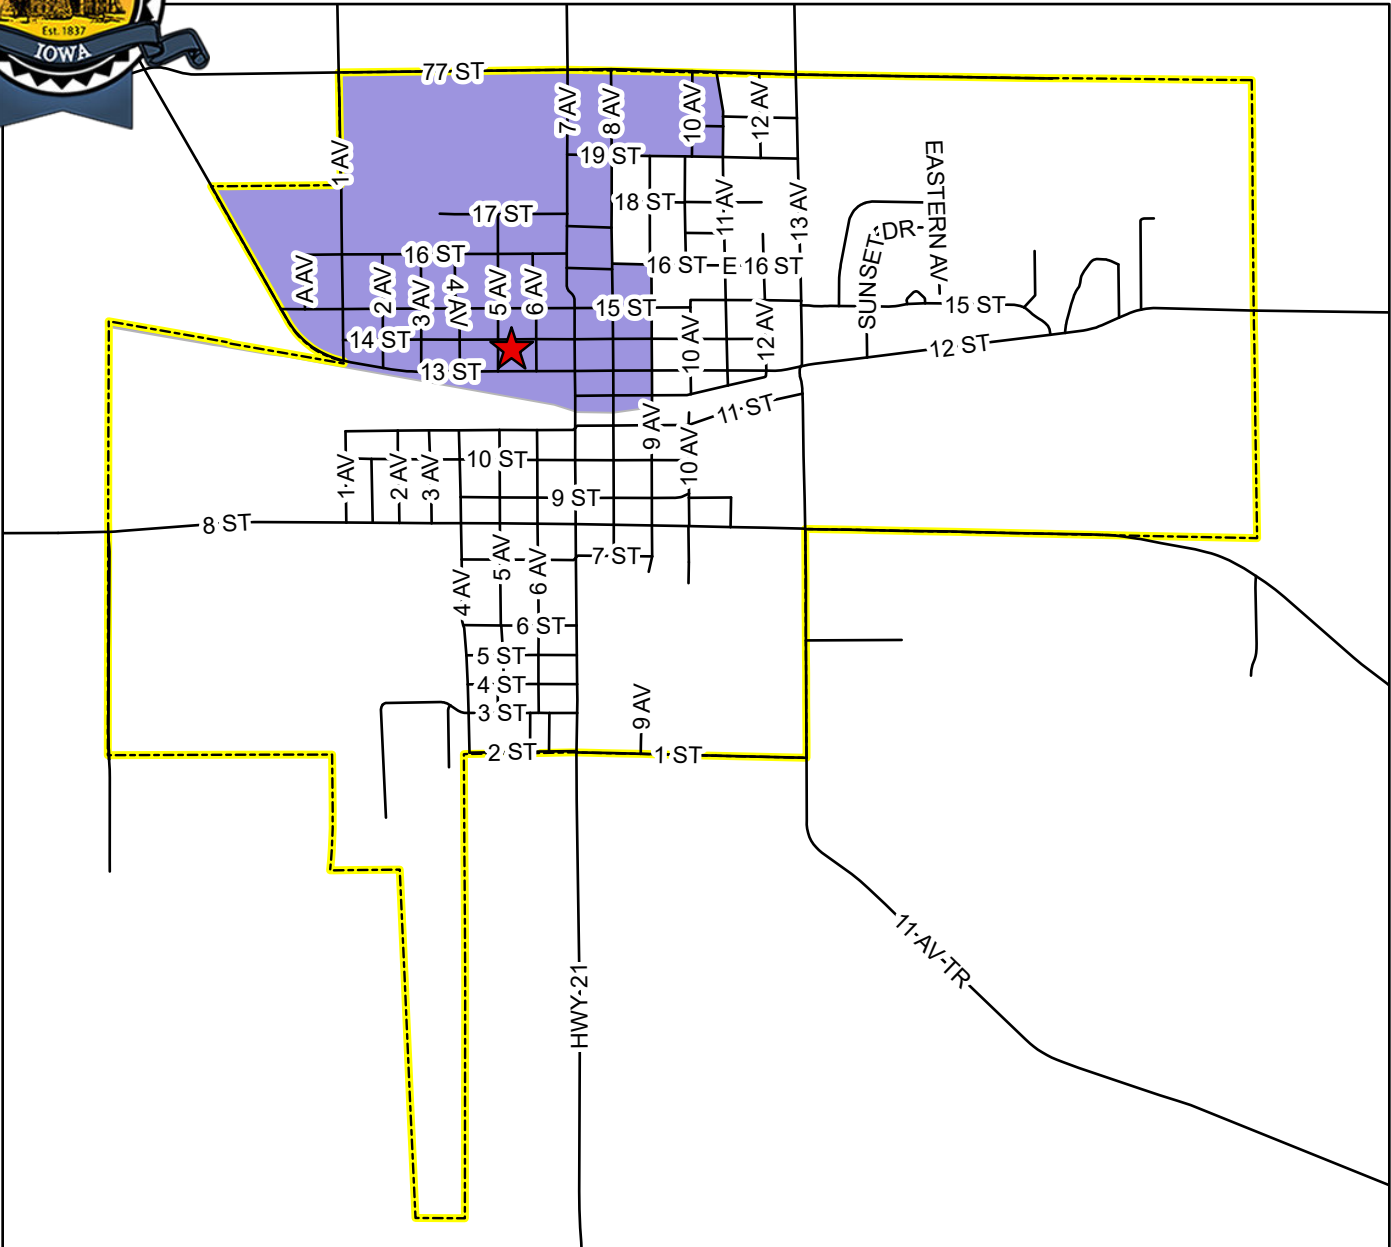

Precinct: Belle Plaine II

Voters in Belle Plaine I and Belle Plaine II vote at:

★ Community Center
1309 5th Avenue
Belle Plaine, IA

Voters in Belle Plaine III vote at:

★ Fire Station
504 13th Street
Belle Plaine, IA