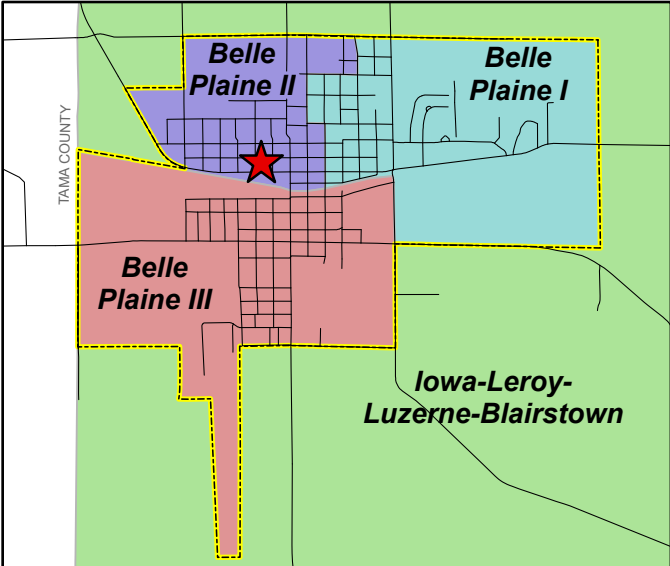

Precinct: Belle Plaine II

Voters in Belle Plaine I and Belle Plaine II vote at:

★ Community Center
1309 5th Avenue
Belle Plaine, IA

Voters in Belle Plaine III vote at:

★ Fire Station
504 13th Street
Belle Plaine, IA